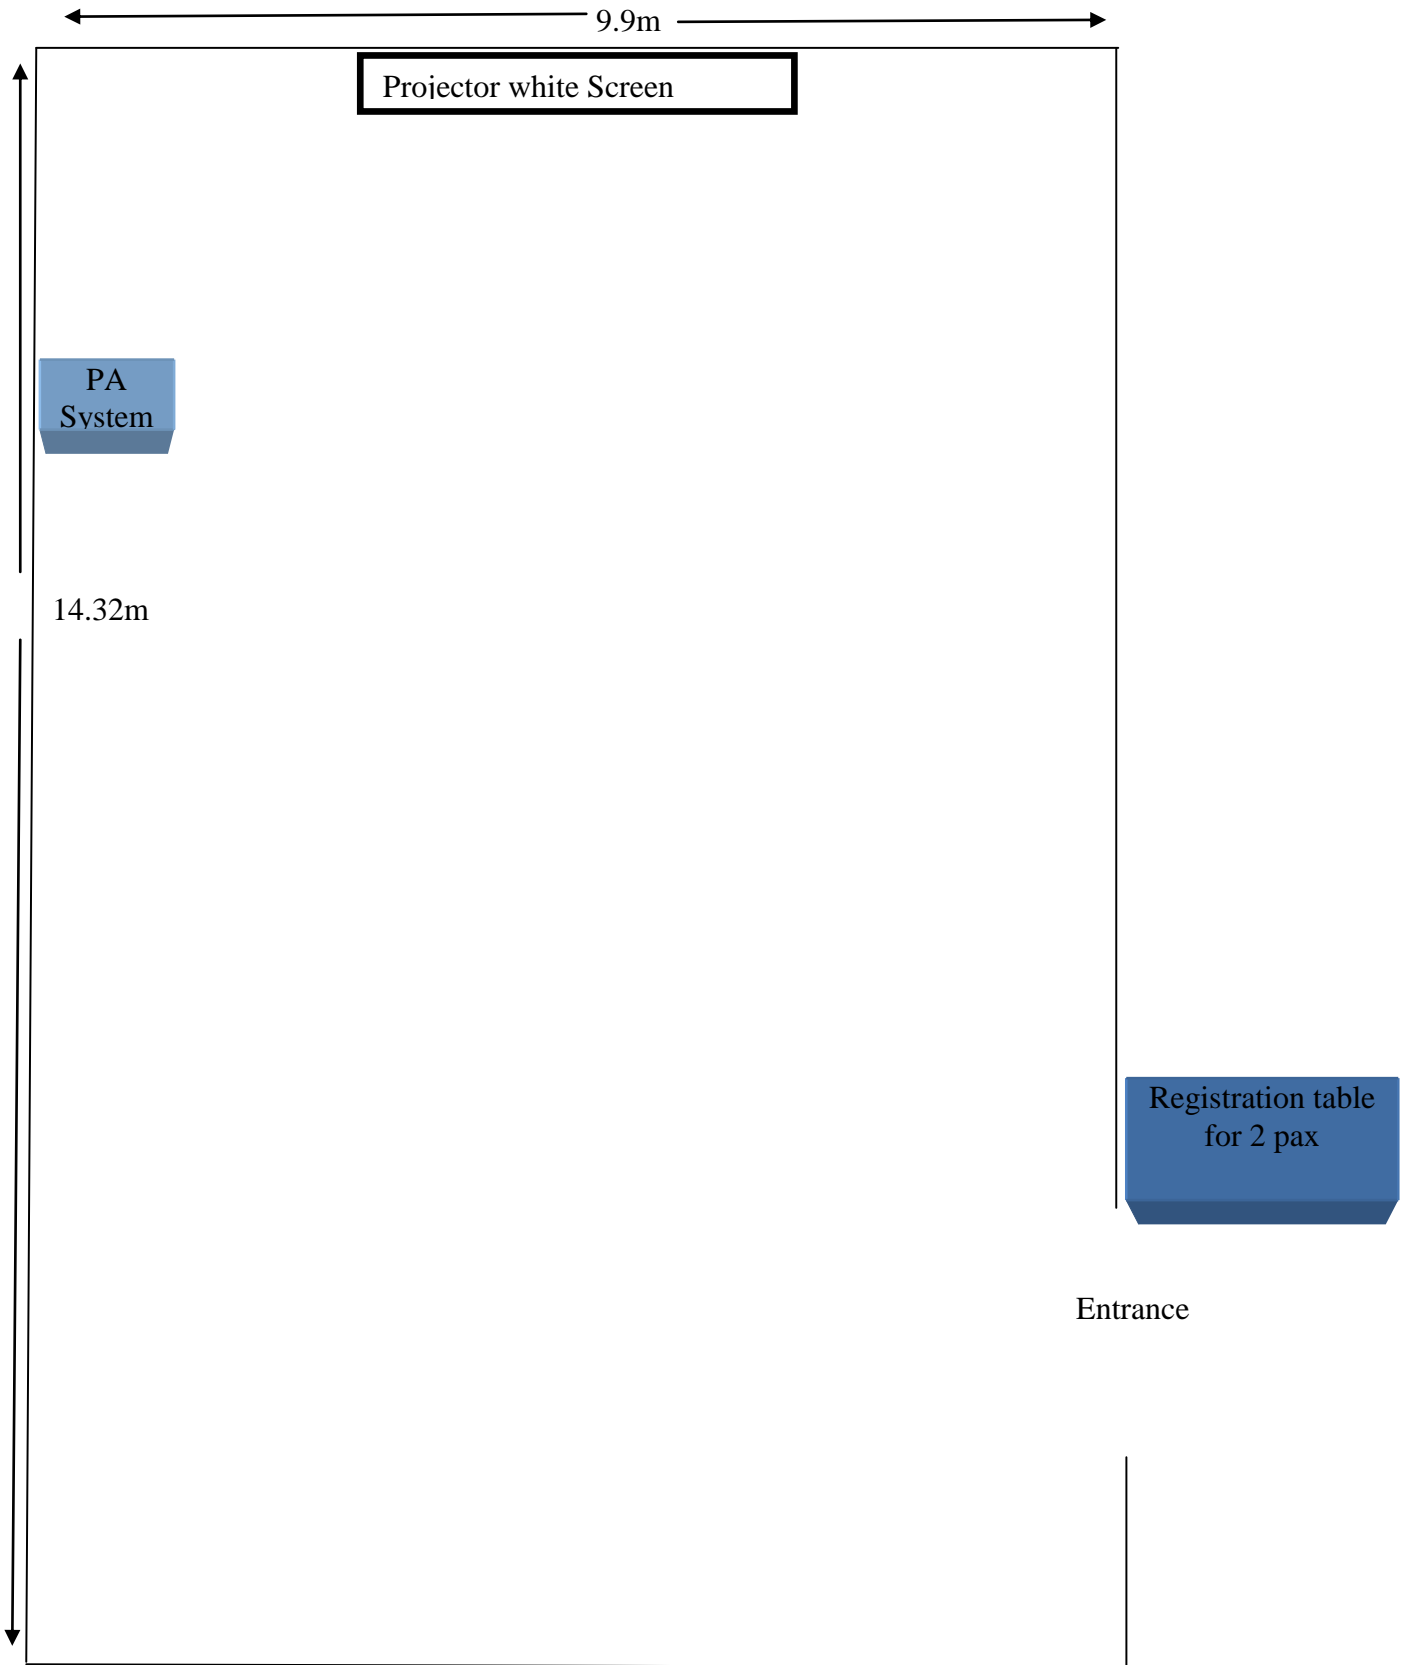

Corus 1- Level 1

**Corus 2- Level 1**

Theatre Set up : 30 pax maximum

# BALLROOM 1