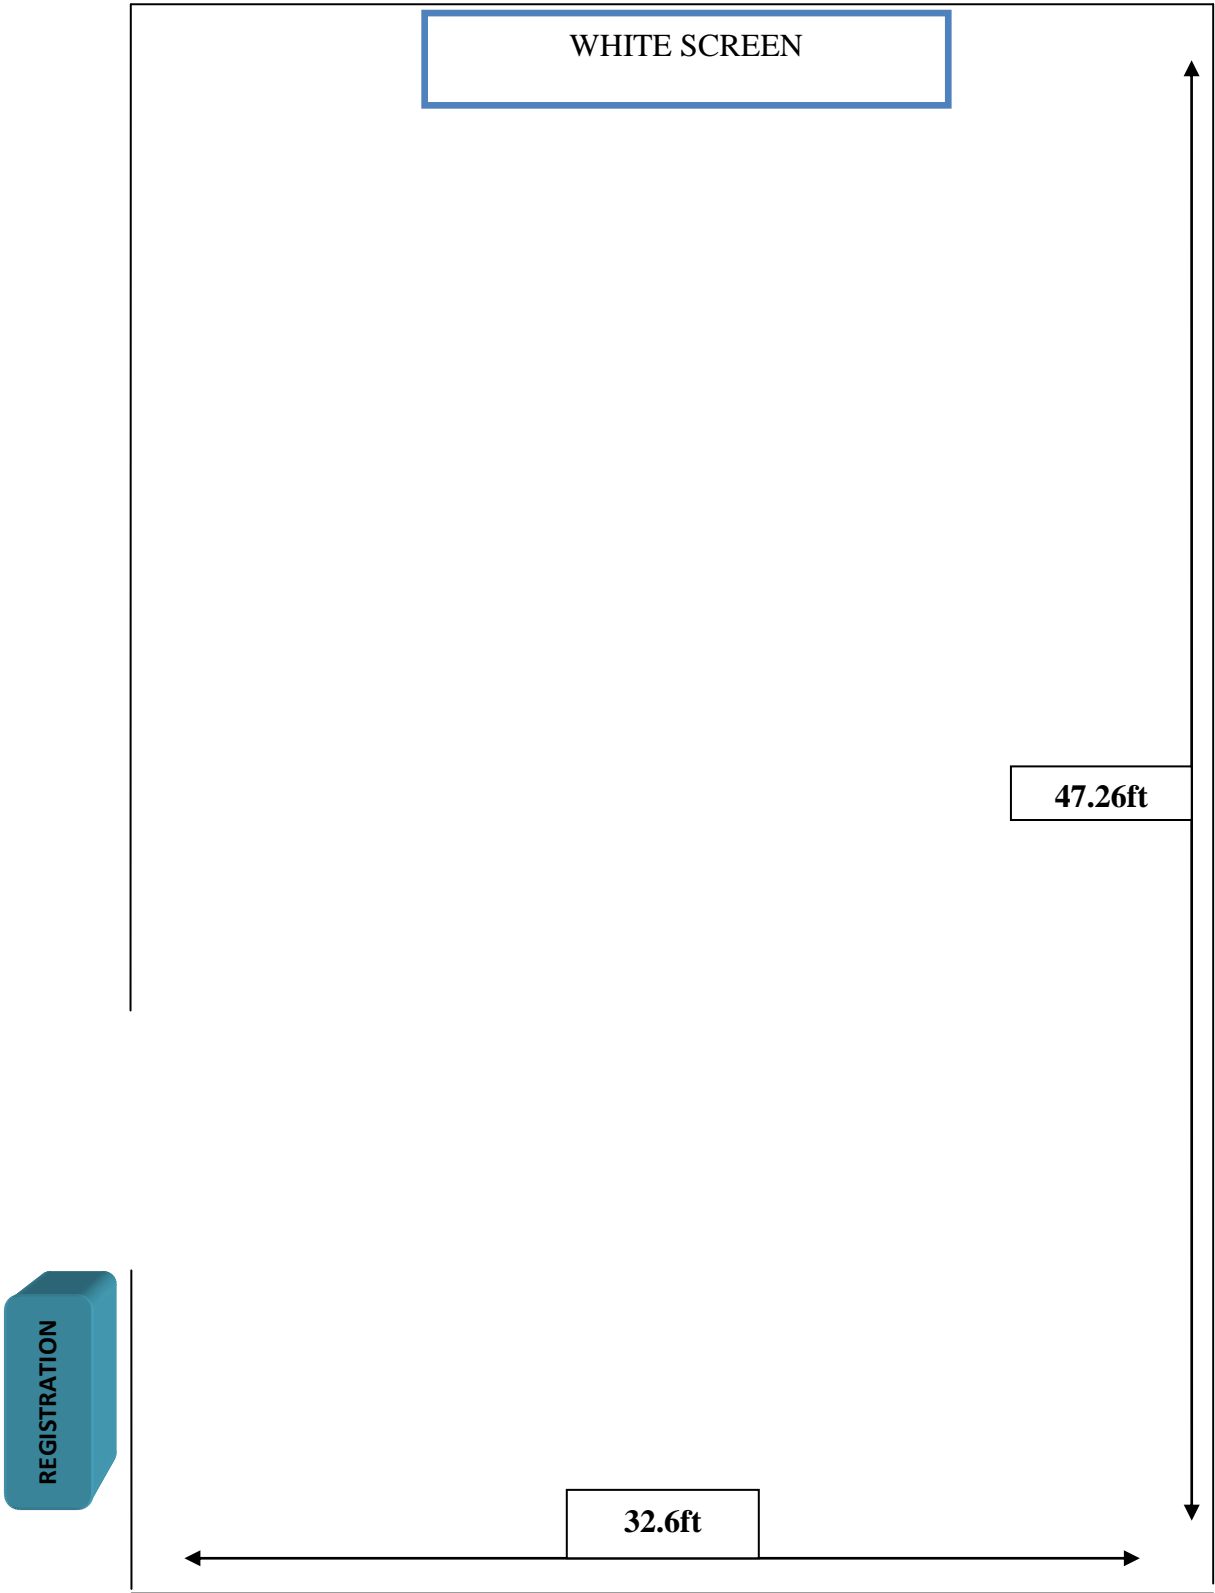

Corus 1- Level 1

**Corus 2- Level 1**

Theatre Set up : 30 pax maximum

# BALLROOM 1